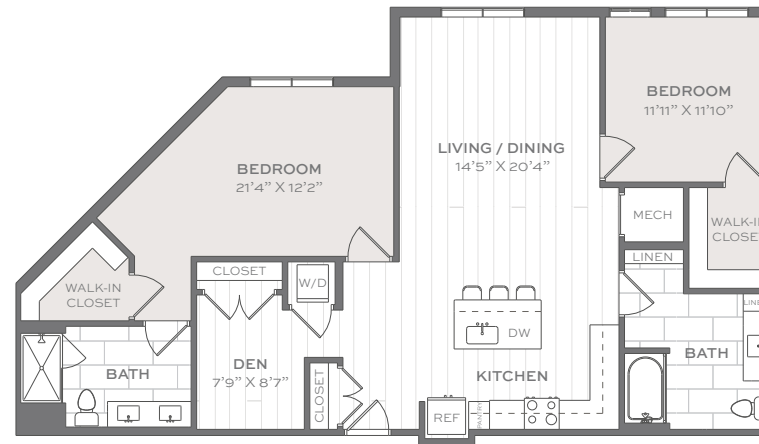

NORTHLIGHT

EDGE-ON-HUDSON

B4

2 BED | 2 BATH

1,417 SQ. FT.

APARTMENT

RENT

DATE AVAILABLE

2 MAXWELL DRIVE
SLEEPY HOLLOW, NY 10591

914-502-4393
NorthLightSleepyHollow.com

Elevations and floor plans are artist's renderings and are shown for illustration purposes only. All square feet are approximate only. Pricing is subject to change.