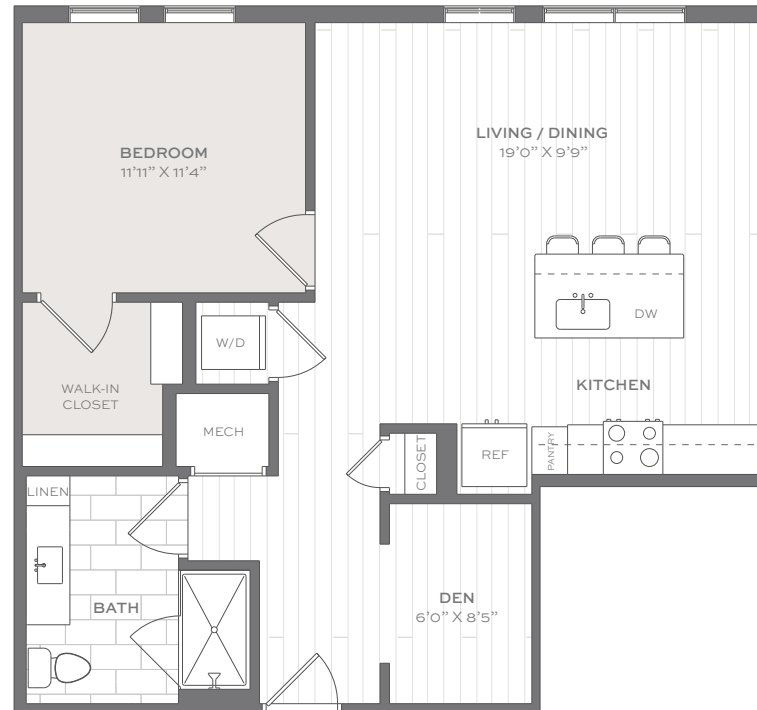

NORTHLIGHT

EDGE-ON-HUDSON

A5A

1 BED | 1 BATH

854 SQ. FT.

APARTMENT

RENT

DATE AVAILABLE

2 MAXWELL DRIVE
SLEEPY HOLLOW, NY 10591

914-502-4393
NorthLightSleepyHollow.com

Elevations and floor plans are artist's renderings and are shown for illustration purposes only. All square feet are approximate only. Pricing is subject to change.