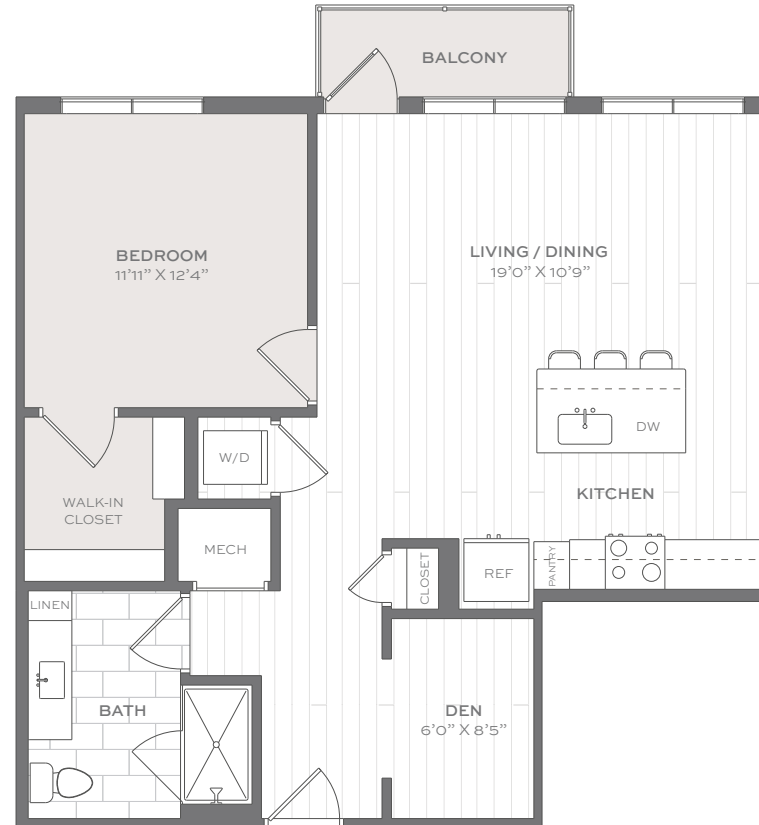

## A5.1 BALCONY

1 BED | 1 BATH  
889 SQ. FT.

---

APARTMENT

---

RENT

---

DATE AVAILABLE

2 MAXWELL DRIVE  
SLEEPY HOLLOW, NY 10591

914-502-4393  
NorthLightSleepyHollow.com

Elevations and floor plans are artist's renderings and are shown for illustration purposes only. All square feet are approximate only. Pricing is subject to change.