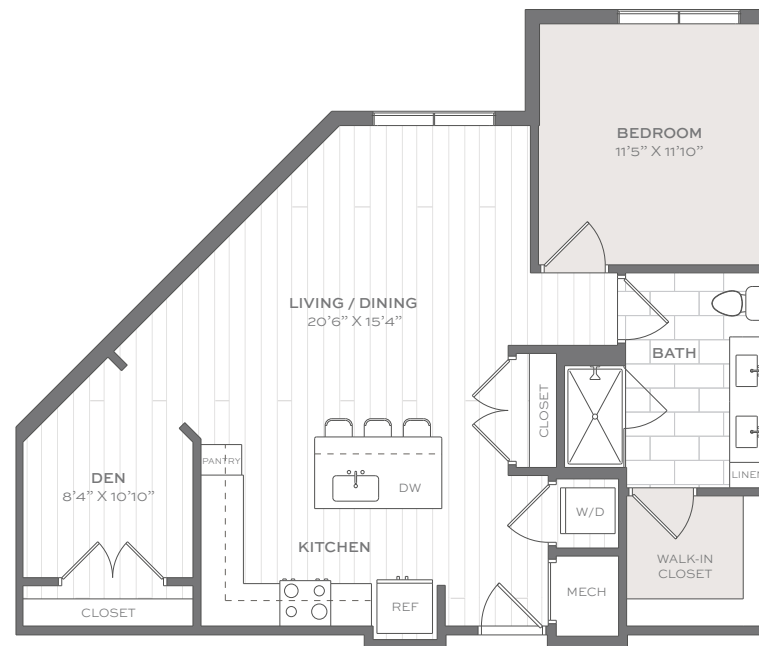

NORTHLIGHT

EDGE-ON-HUDSON

A4

1 BED | 1 BATH

895 SQ. FT.

APARTMENT

RENT

DATE AVAILABLE

2 MAXWELL DRIVE
SLEEPY HOLLOW, NY 10591

914-502-4393
NorthLightSleepyHollow.com

Elevations and floor plans are artist's renderings and are shown for illustration purposes only. All square feet are approximate only. Pricing is subject to change.